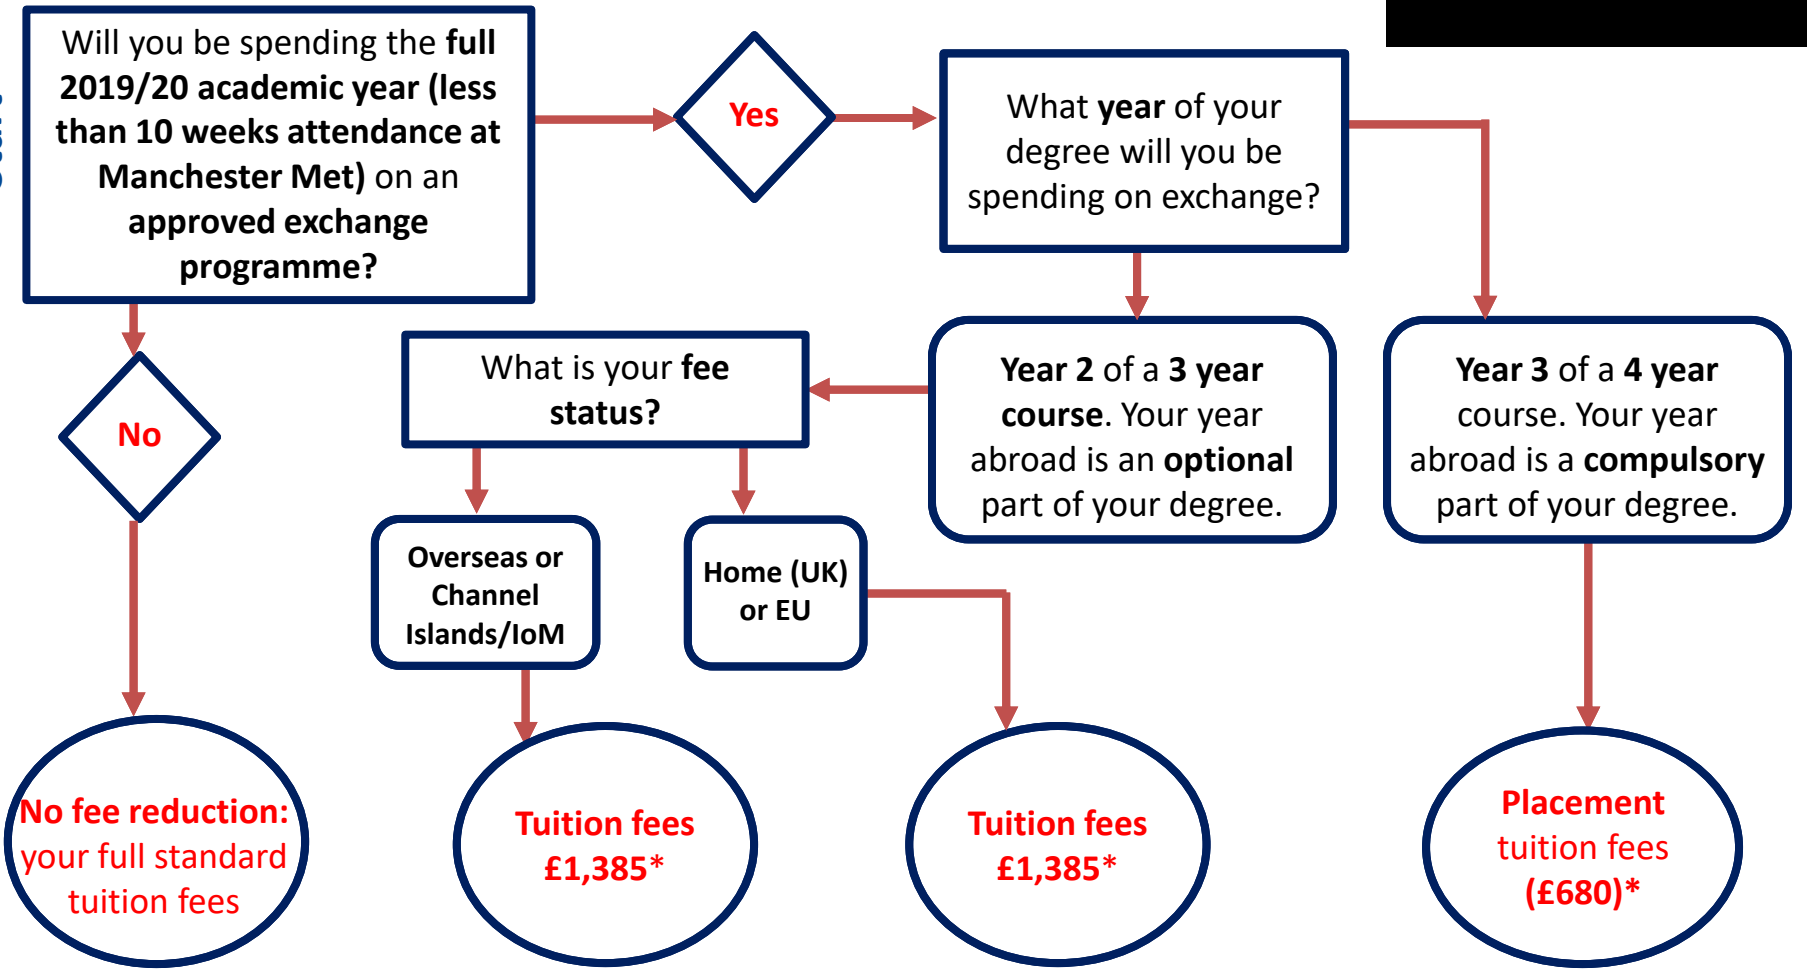

2019/20 Manchester Met Outgoing Undergraduate Exchange Tuition Fees

Start

**Further fees will apply if you return home early and do not complete the full academic year on your exchange placement*
 Student Billings (studentbillings@mmu.ac.uk) January 2019