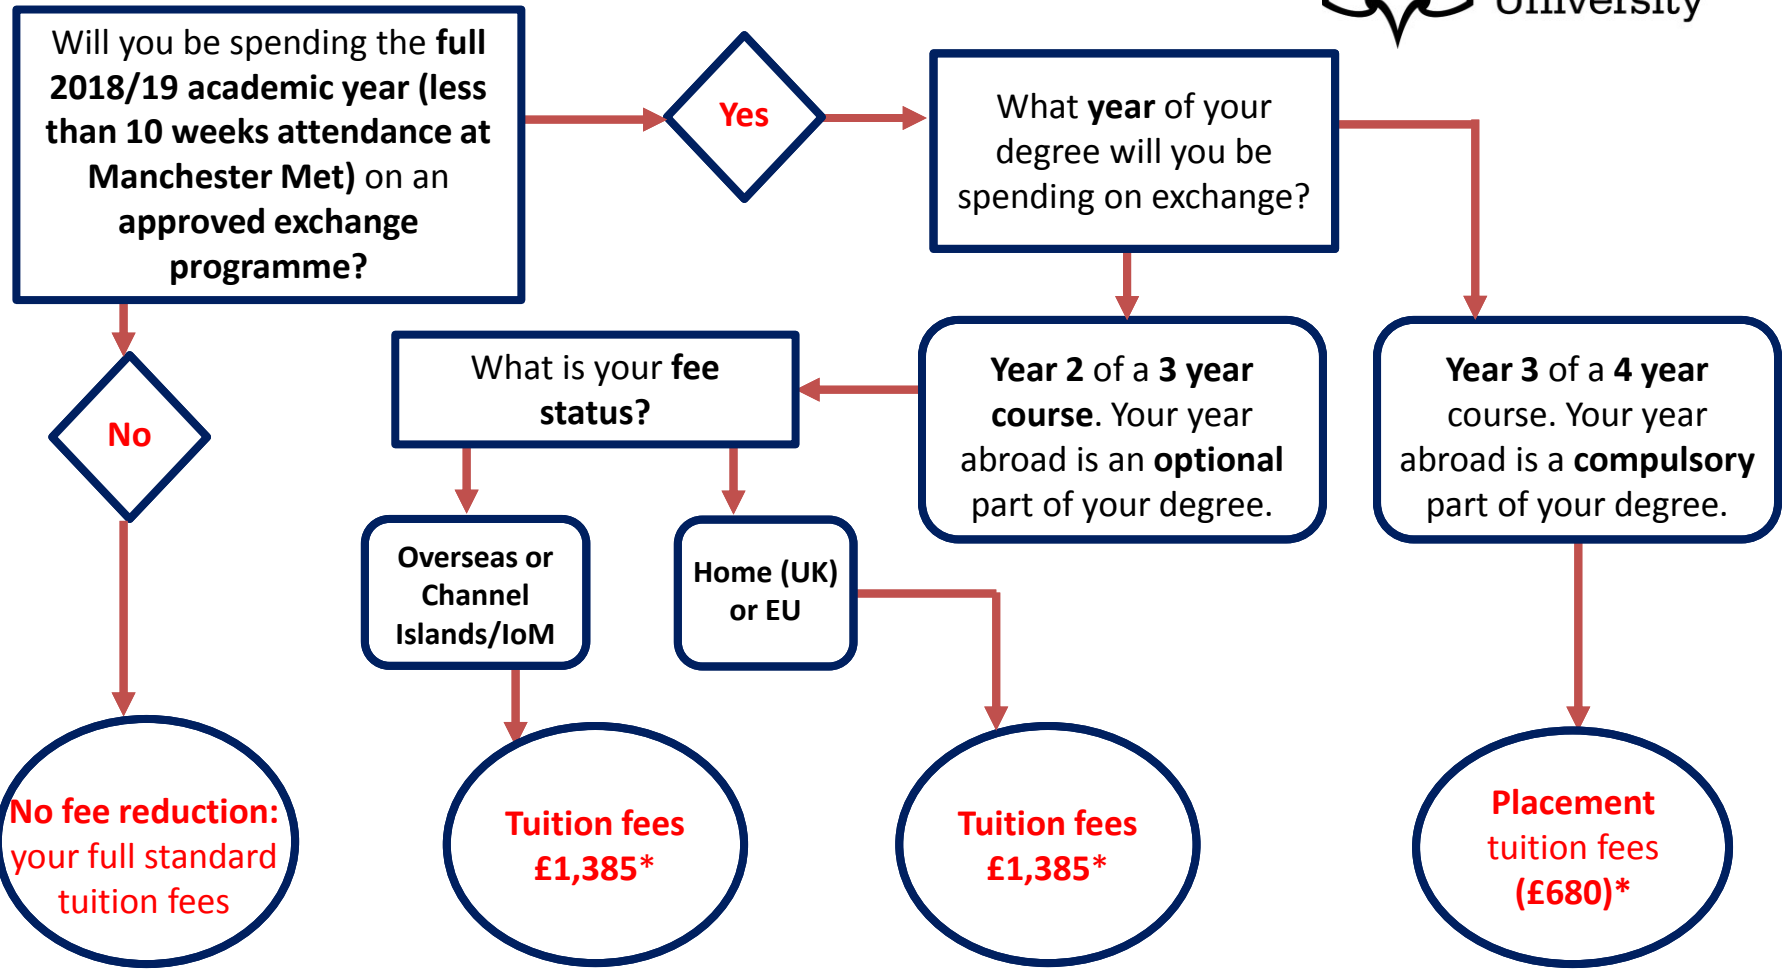

2018/19 Manchester Met Outgoing Undergraduate Exchange Tuition Fees

Start

**Further fees will apply if you return home early and do not complete the full academic year on your exchange placement*
 Student Billings (studentbillings@mmu.ac.uk) April 2018