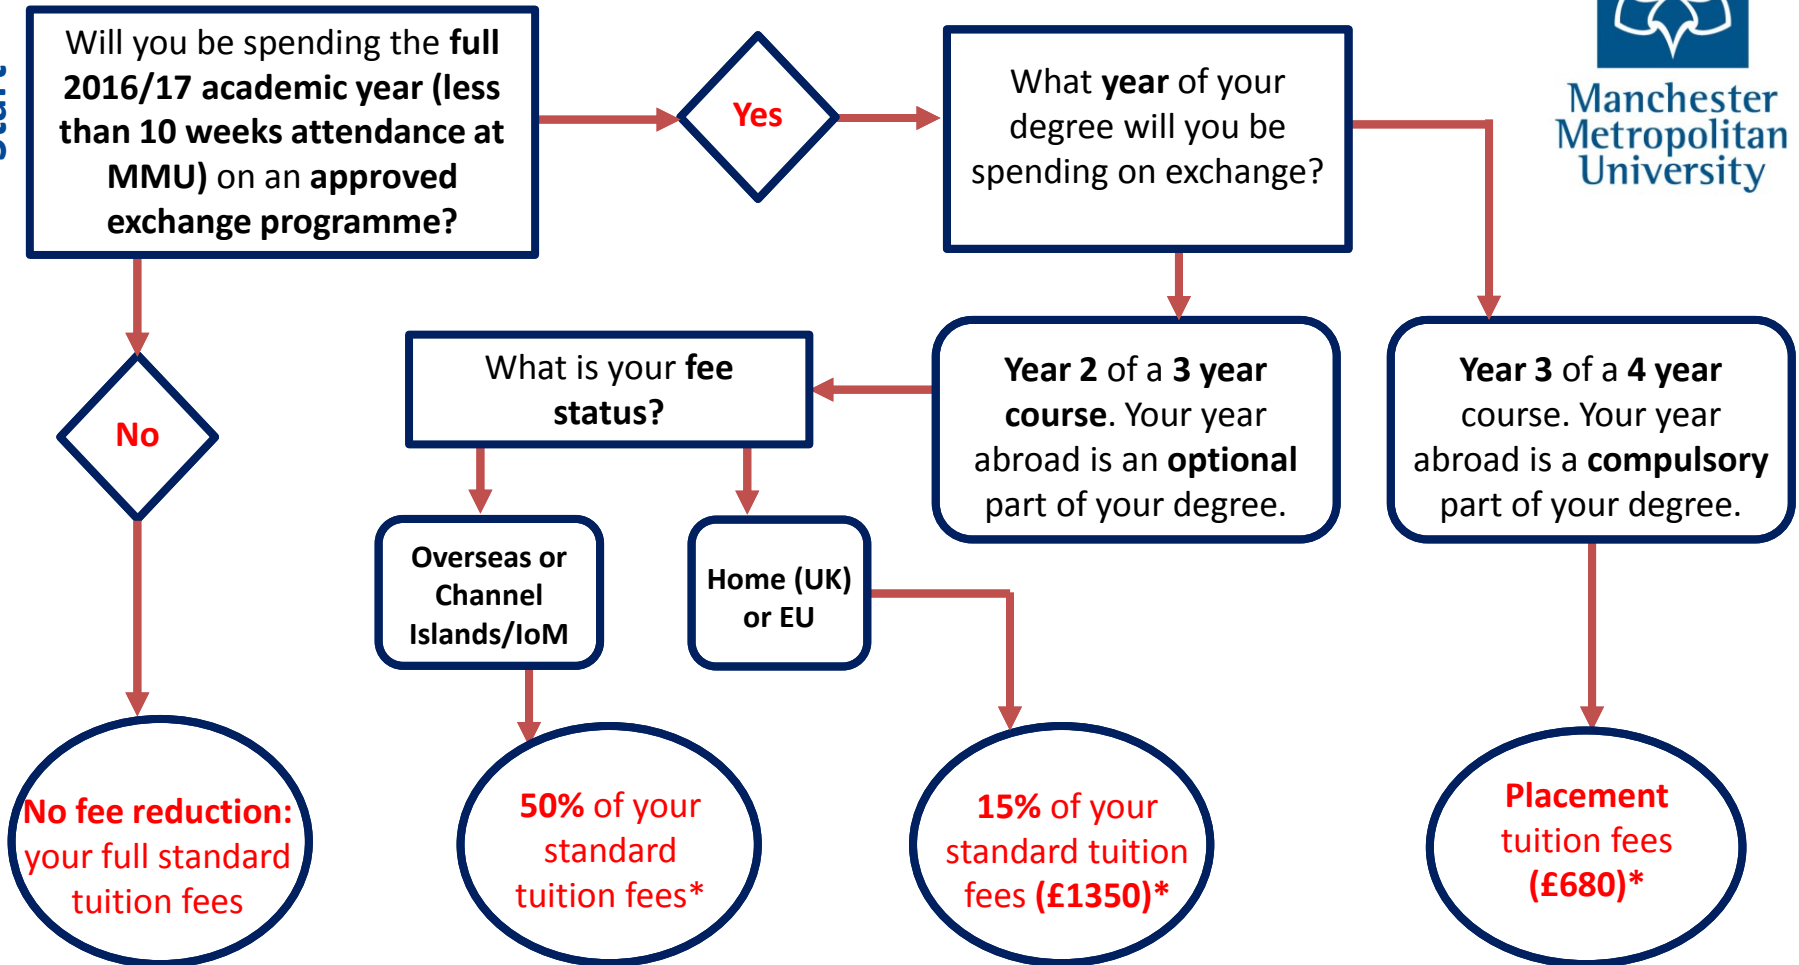

2016/17 MMU Outgoing Undergraduate Exchange Tuition Fee Information

Manchester
Metropolitan
University

Start

**Further fees will apply if you return home early and do not complete the full academic year on your exchange placement*